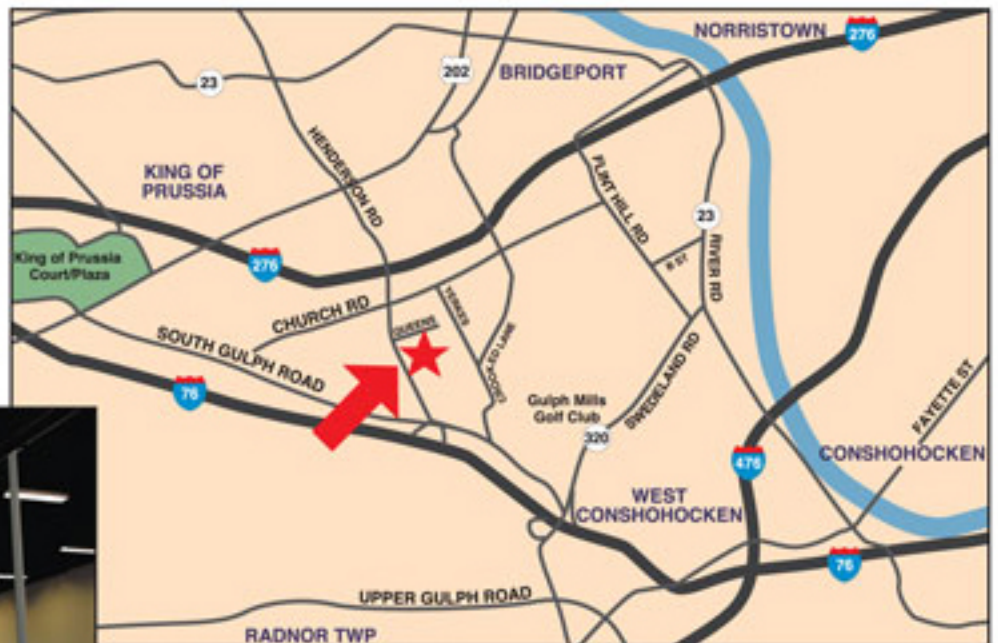

**INDUSTRIAL
INVESTMENTS**

MULTI-TENANT FLEX BUILDING

450 S. HENDERSON ROAD
KING OF PRUSSIA, PA 19406
(215) 542-8017

- 74,000 sq. ft. single story multi-tenant building on 4.5 acres
- Rental units from 5,760 sq. ft. with offices to suit

- Centrally located with quick access to several major roadways